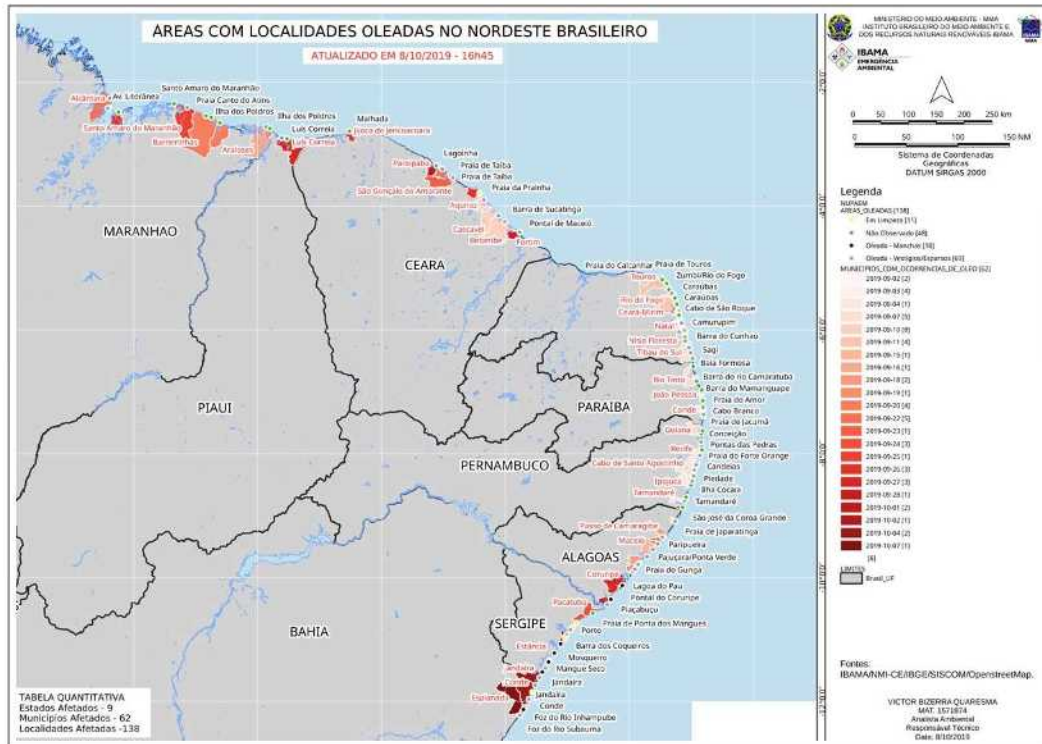

Areas impacted by the crude oil

Further information can be found at international media sites:

<https://www.nytimes.com/2019/10/08/world/americas/brazil-oil-spill-beaches.html>

<https://www.theguardian.com/world/2019/oct/09/brazil-beach-oil-slick-venezuela-government>

<https://edition.cnn.com/2019/10/09/americas/brazil-oil-spill-intl/index.html>

We are at your disposal for any further assistance.

Mauro Sammarco

SANTOS

Rua Guaiaó, 66
cj. 2501 - Aparecida
Santos - SP - Brazil
CEP 11035-260
Phone: +55 13 2102 1650
Fax: +55 13 2102 1660
mail@brazilpandi.com.br

RIO DE JANEIRO

Rua Visconde de Inhaúma, 83
17º Andar - Centro
Rio de Janeiro - RJ - Brazil
CEP 20091-007
Phone: +55 21 2172-5195
Fax: +55 21 2172 5101
rio@brazilpandi.com.br

RECIFE

R. Padre Carapeuceiro, 858
6º e 7º and. - Boa Viagem
Recife - PE - Brazil
CEP: 51020-280
Phone: +55 81 3059-4308
Fax: +55 81 3059-4140
recife@brazilpandi.com.br