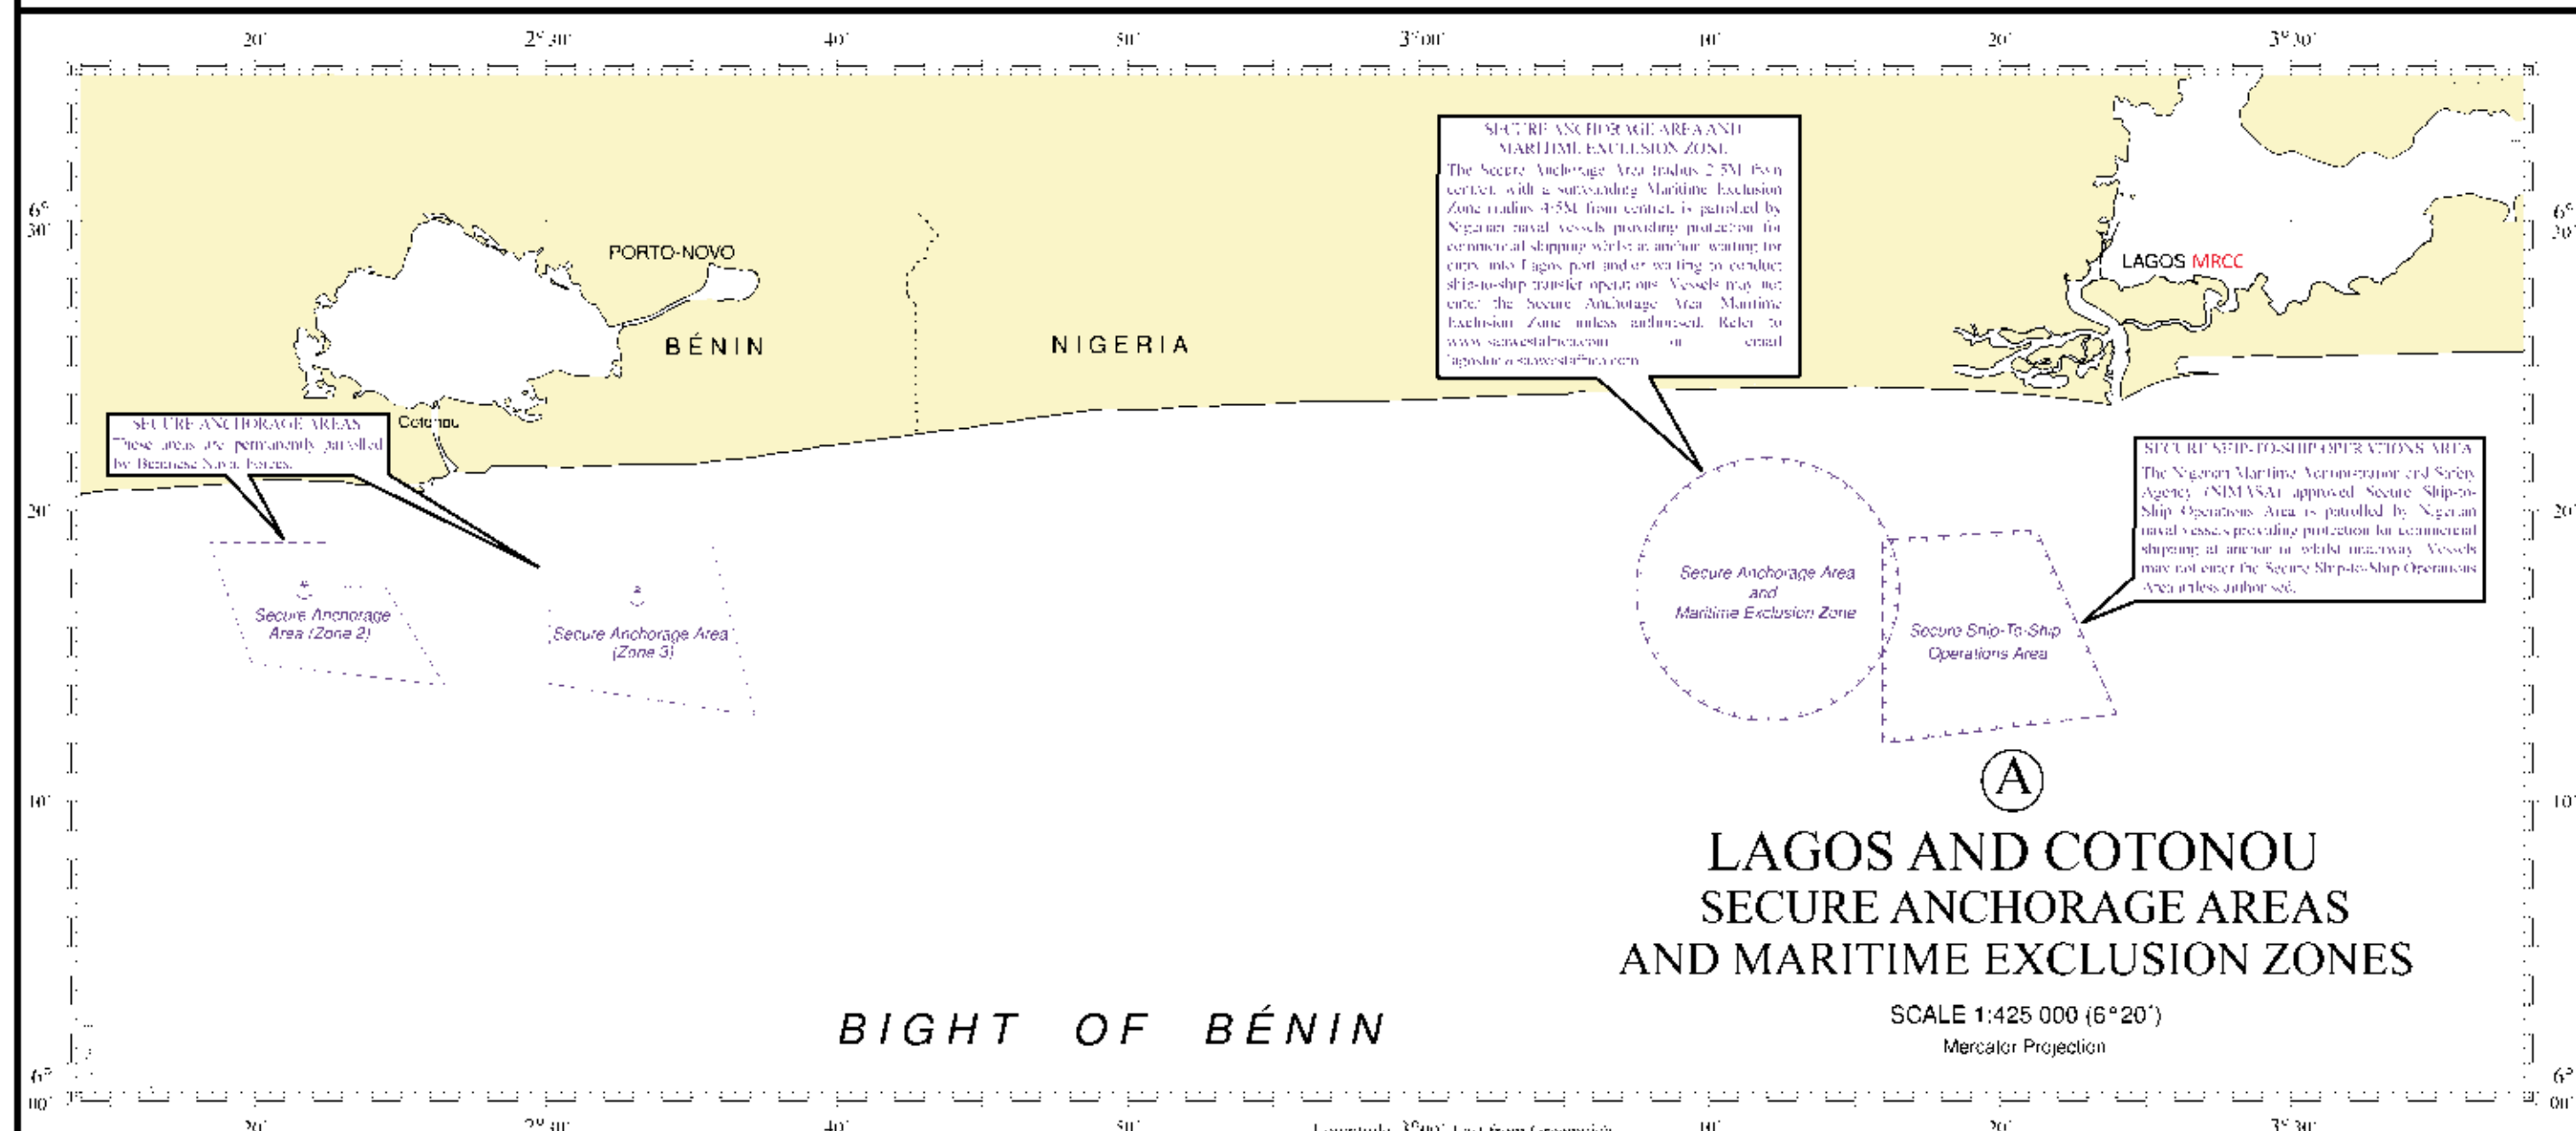

MARITIME SECURITY CHART WEST AFRICA INCLUDING GULF OF GUINEA

SCALE 1:8 500 000 (At the Equator) Mercator Projection. REPORT: MDAT-GOG, Tel: +33(0)2 98 22 88 88, Email: watchkeepers@mdat-gog.org, MRCC, CSO, IMB

LAGOS AND COTONOU SECURE ANCHORAGE AREAS AND MARITIME EXCLUSION ZONES

MARITIME DOMAIN AWARENESS FOR TRADE - GULF OF GUINEA (MDAT-GOG) VOLUNTARY REPORTING AREA (VRA). Includes reporting requirements, contact details for MRCCs, and reporting procedures.

MARITIME SECURITY CHART. Includes sections on Security of Navigation, Potential Threats to Security of Navigation, Physical Threats, and Threats from Individuals or Groups.

CRESMAC AND CRESMAO. Information about the Central African Regional Maritime Security Centre and its West African Regional Maritime Security Centre.